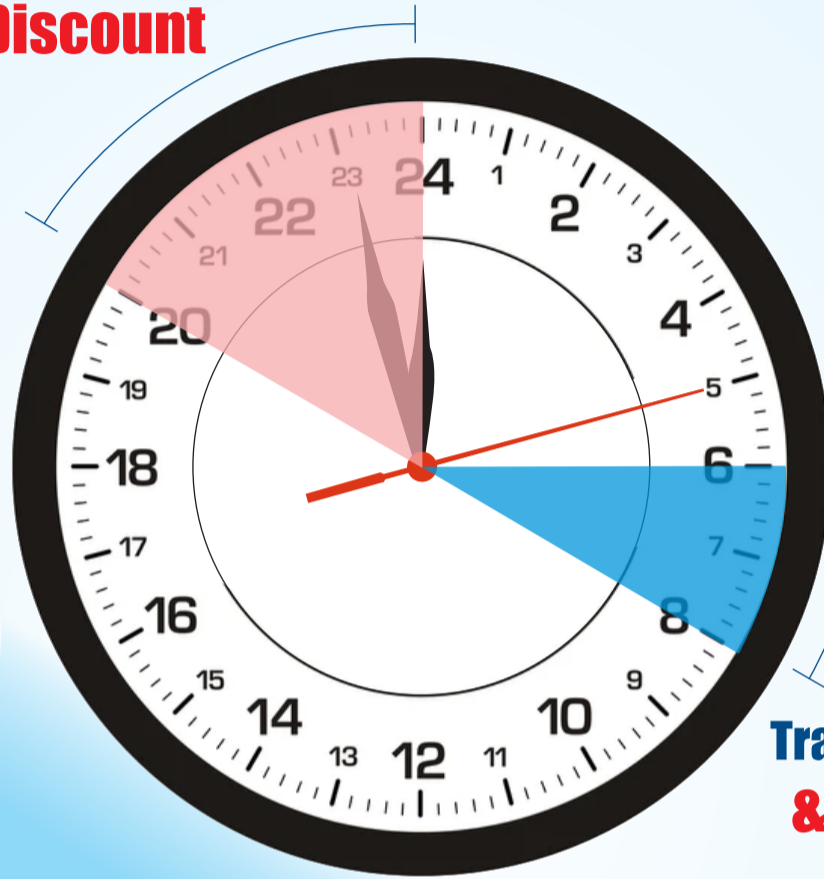

**MY CITY
MY METRO
MY PRIDE**

20:00-23:59

**Travel with Metro Smart Card
& Enjoy 10% Discount**

Time to Pay Less!

06:00-08:00

**Travel with Metro Smart Card
& Enjoy 10% Discount**

*T&C Apply

Terms & Conditions

- (a) Availability: Super OFF PEAK is available only on the Smart Card
- (b) Applicability: Super OFF PEAK is applicable on all days of the whole year
- (c) Off-peak hours: 06:00 hrs to 08:00 hrs and 20:00 hrs to 23:59 hrs
- (d) Off-peak fare: 10% discount of normal fare
- (e) Off-Peak Fare will be deducted at Exit gate during above-mentioned off-peak hours.
 - When a passenger exits between 06:00 hrs to 08:00 hrs, 10% discounted fare is deducted from their smartcard.
 - When a passenger exits between 20:00 hrs to 23:59 hrs, 10% discounted fare is deducted from their smartcard.
 - When a passenger exits at any time other than off-peak hours mentioned above, normal fare is deducted from their smartcard.
- (f) During the entire day, except Off-peak hours, normal fare will be applicable

Note:

- OFF PEAK fare implementation is not available on Tokens, QR tickets (both Paper and Digital)
- OFF PEAK is not applicable through Super Saver Holiday card and any other fare products